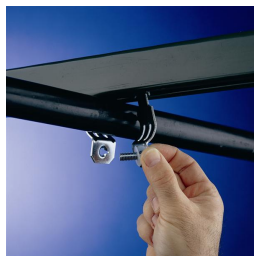

COPC Single Piece Strut Clamp for Copper Tube – COPC0100CP

- One piece break apart strut clamp
- Includes thread impression and captured screw
- Fits into open side of strut channel

Part Number	COPC0100CP
Material	Steel
Finish	Copper Electroplated
Copper Tube Size	1"
Outer Diameter (OD)	1 1/8"
Width (W)	1 1/4"
Thickness (T)	15 GA
Static Load (F)	600 lb
Standard Packaging Quantity	100 pc
UPC	78285634512
UNSPSC	40141725