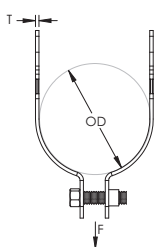

COPC Single Piece Strut Clamp for Copper Tube – COPC0100CP

- One piece break apart strut clamp
- Includes thread impression and captured screw
- Fits into open side of strut channel

Part Number	COPC0100CP
Material	Steel
Finish	Copper Electroplated
Copper Tube Size	1"
Outer Diameter (OD)	1 1/8"
Width (W)	1 1/4"
Thickness (T)	15 GA
Static Load (F)	600 lb
Standard Packaging Quantity	100 pc
UPC	78285634512
UNSPSC	40141725